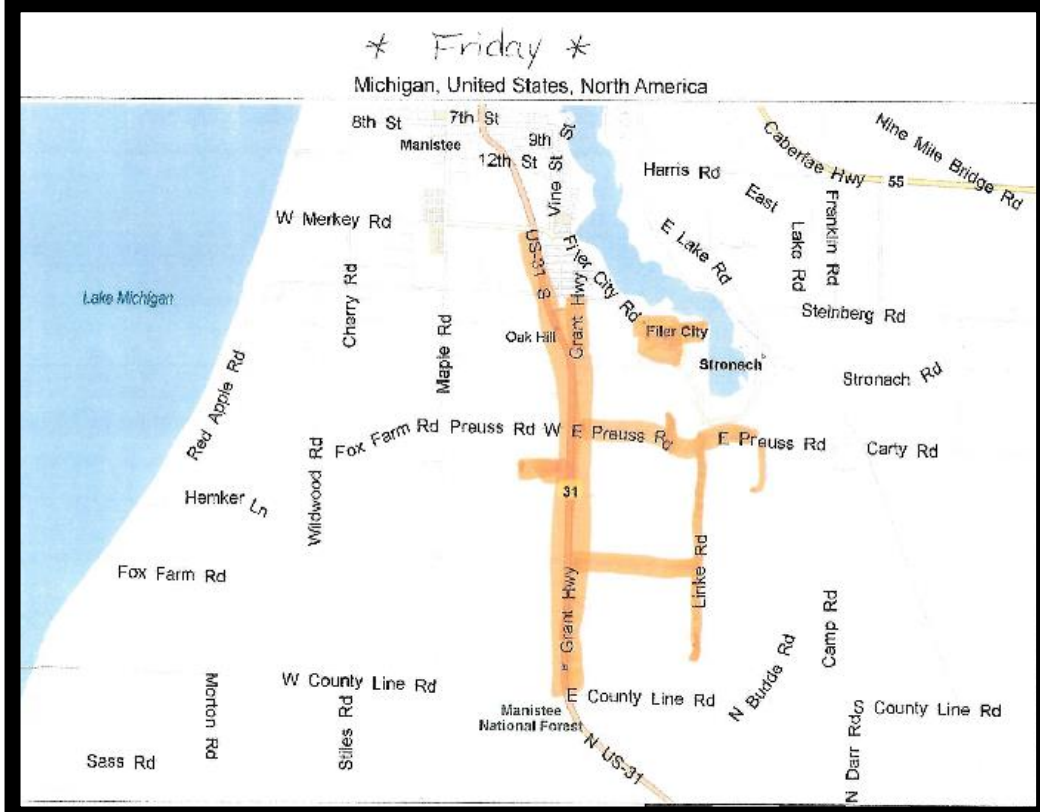

CHARTER TOWNSHIP OF FILER GARBAGE SCHEDULE

The following maps highlight the days and area that the garbage will be picked up on.