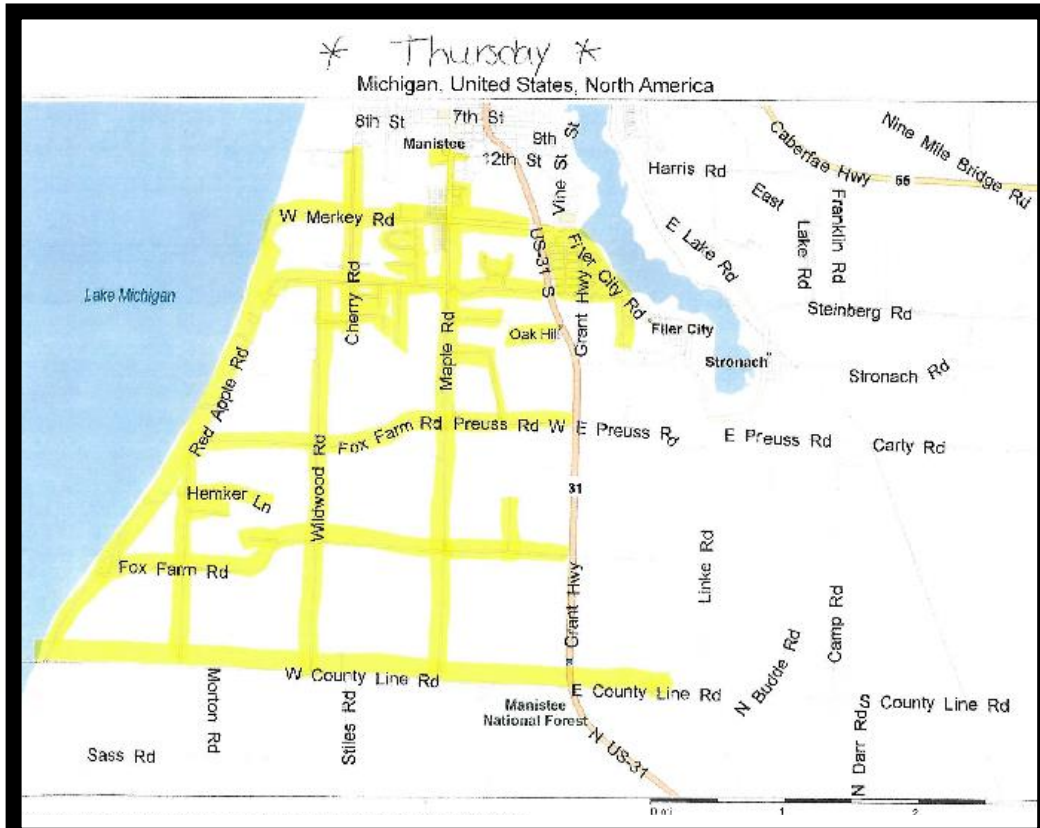

CHARTER TOWNSHIP OF FILER GARBAGE SCHEDULE

The following maps highlight the days and area that the garbage will be picked up on.